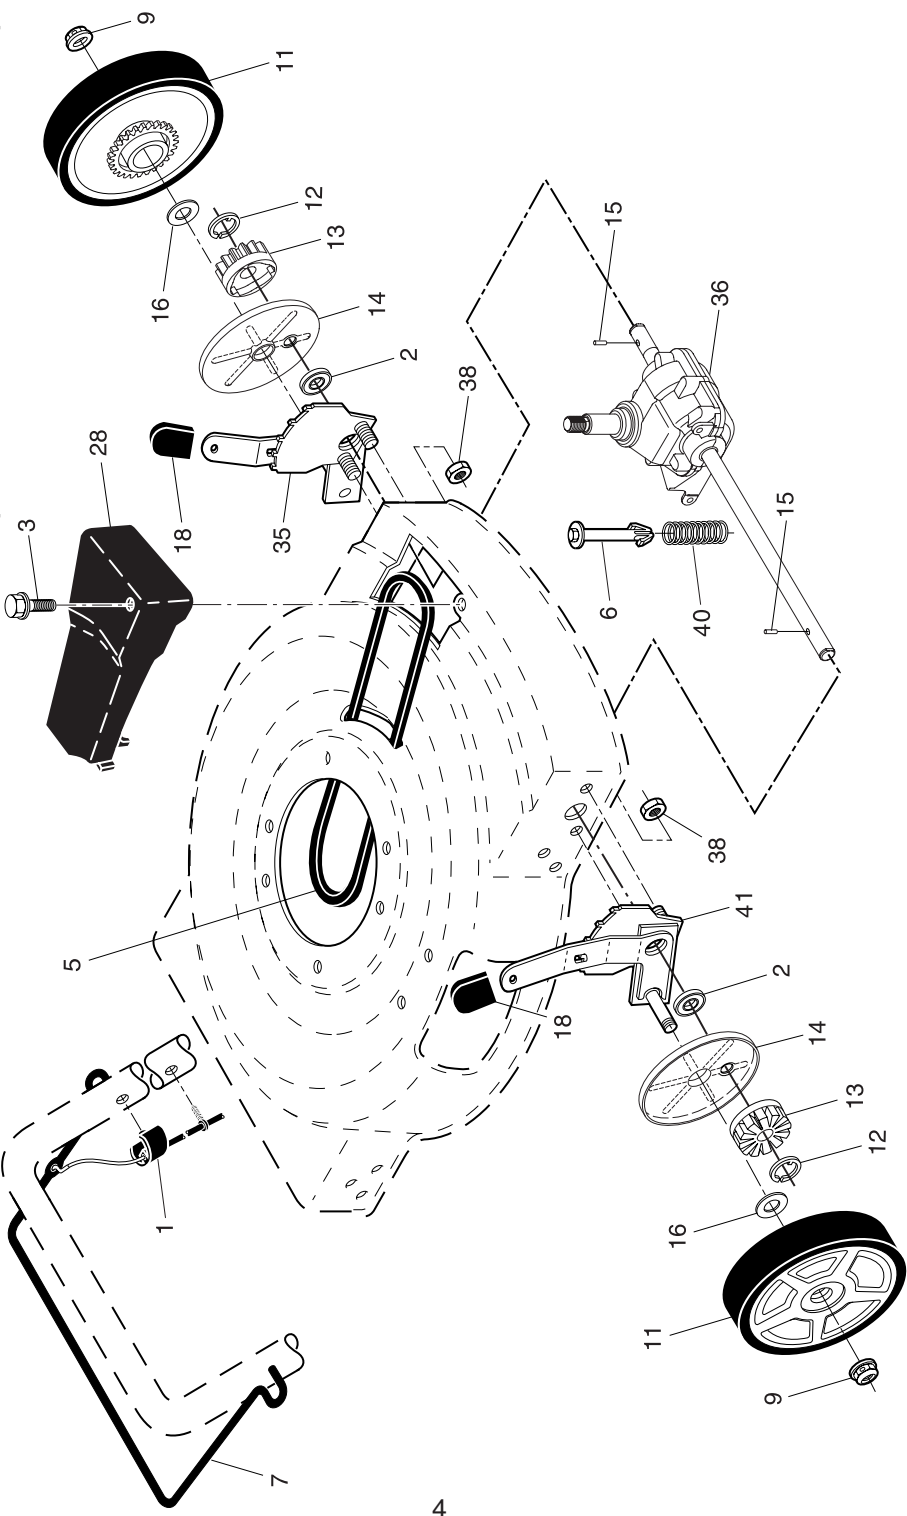

ROTARY LAWN MOWER -- MODEL NUMBER PR625Y22SHP (MFG. ID. NUMBER 96122002101)

4

ROTARY LAWN MOWER -- MODEL NUMBER PR625Y22SHP (MFG. ID. NUMBER 96122002101)

KEY NO.	PART NO.	DESCRIPTION	KEY NO.	PART NO.	DESCRIPTION
1	194653	Drive Control Cable Assembly	15	404845	Pawl, Drive
2	191039	Bearing, Wheel Adjuster	16	67725	Washer
3	143603	Pan Head Tapping Screw #10-24 x 2-3/4	18	701037X421	Selector Knob
4	146527	V-Belt	28	194398X428	Drive Cover
5	150495	Spring Retainer	35	424201	Kit, Wheel Adjuster, LH (Includes Knob and Bearing)
6	194185X421	Control Bar, Drive	36	415226	Gear Case Assembly, Complete
7	409148	Locknut, Hex	38	73800400	Locknut, Hex 1/4-20
8	193912X421	Wheel & Tire Assembly	40	137090	Spring
9	12000058	E-Ring	41	424200	Kit, Wheel Adjuster, RH (Includes Knob and Bearing)
10	403849	Pinion			
11	189403	Dust Cover			

5

NOTE: All component dimensions given in U.S. inches. 1 inch = 25.4 mm. **IMPORTANT:** Use only Original Equipment Manufacturer (O.E.M.) replacement parts. Failure to do so could be hazardous, damage your lawn mower and void your warranty.